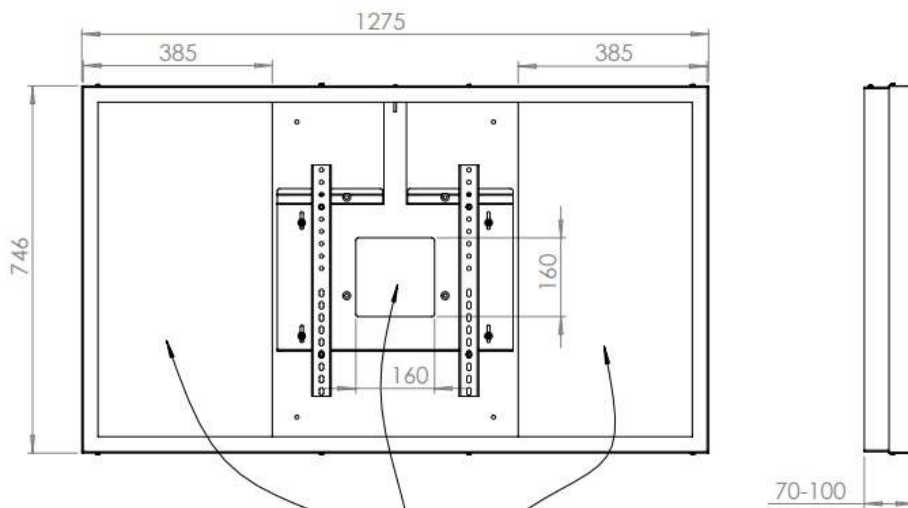

Our wall casing PROTECT use polycarbonate to protect the display. Different models in landscape and portrait mode to allow airflow from top to bottom as only the sides are covered completely to the wall. Space for computer and power plugs inside. Available in black and white as standard

TECHNICAL DRAWING

Öppet yta bakom skärm
30mm space mellan skärm och vägg

SPECIFICATION

Features

No visible cables
Space for computer and powerplugs inside
Covered from sides
Cable outlets on top and bottom
Optimized air ventilation for portrait mode
Wall mount included
Polycarbonate protection

Material options

Powder coated metal

Display options

VESA 200x200 / 300x300

Powder coating colors

Black, RAL 9005str
White, RAL 9003str
Custom color upon request

Part number & Description

WC5500-0101-51 Wall casing, Landscape, White, Polycarbonate